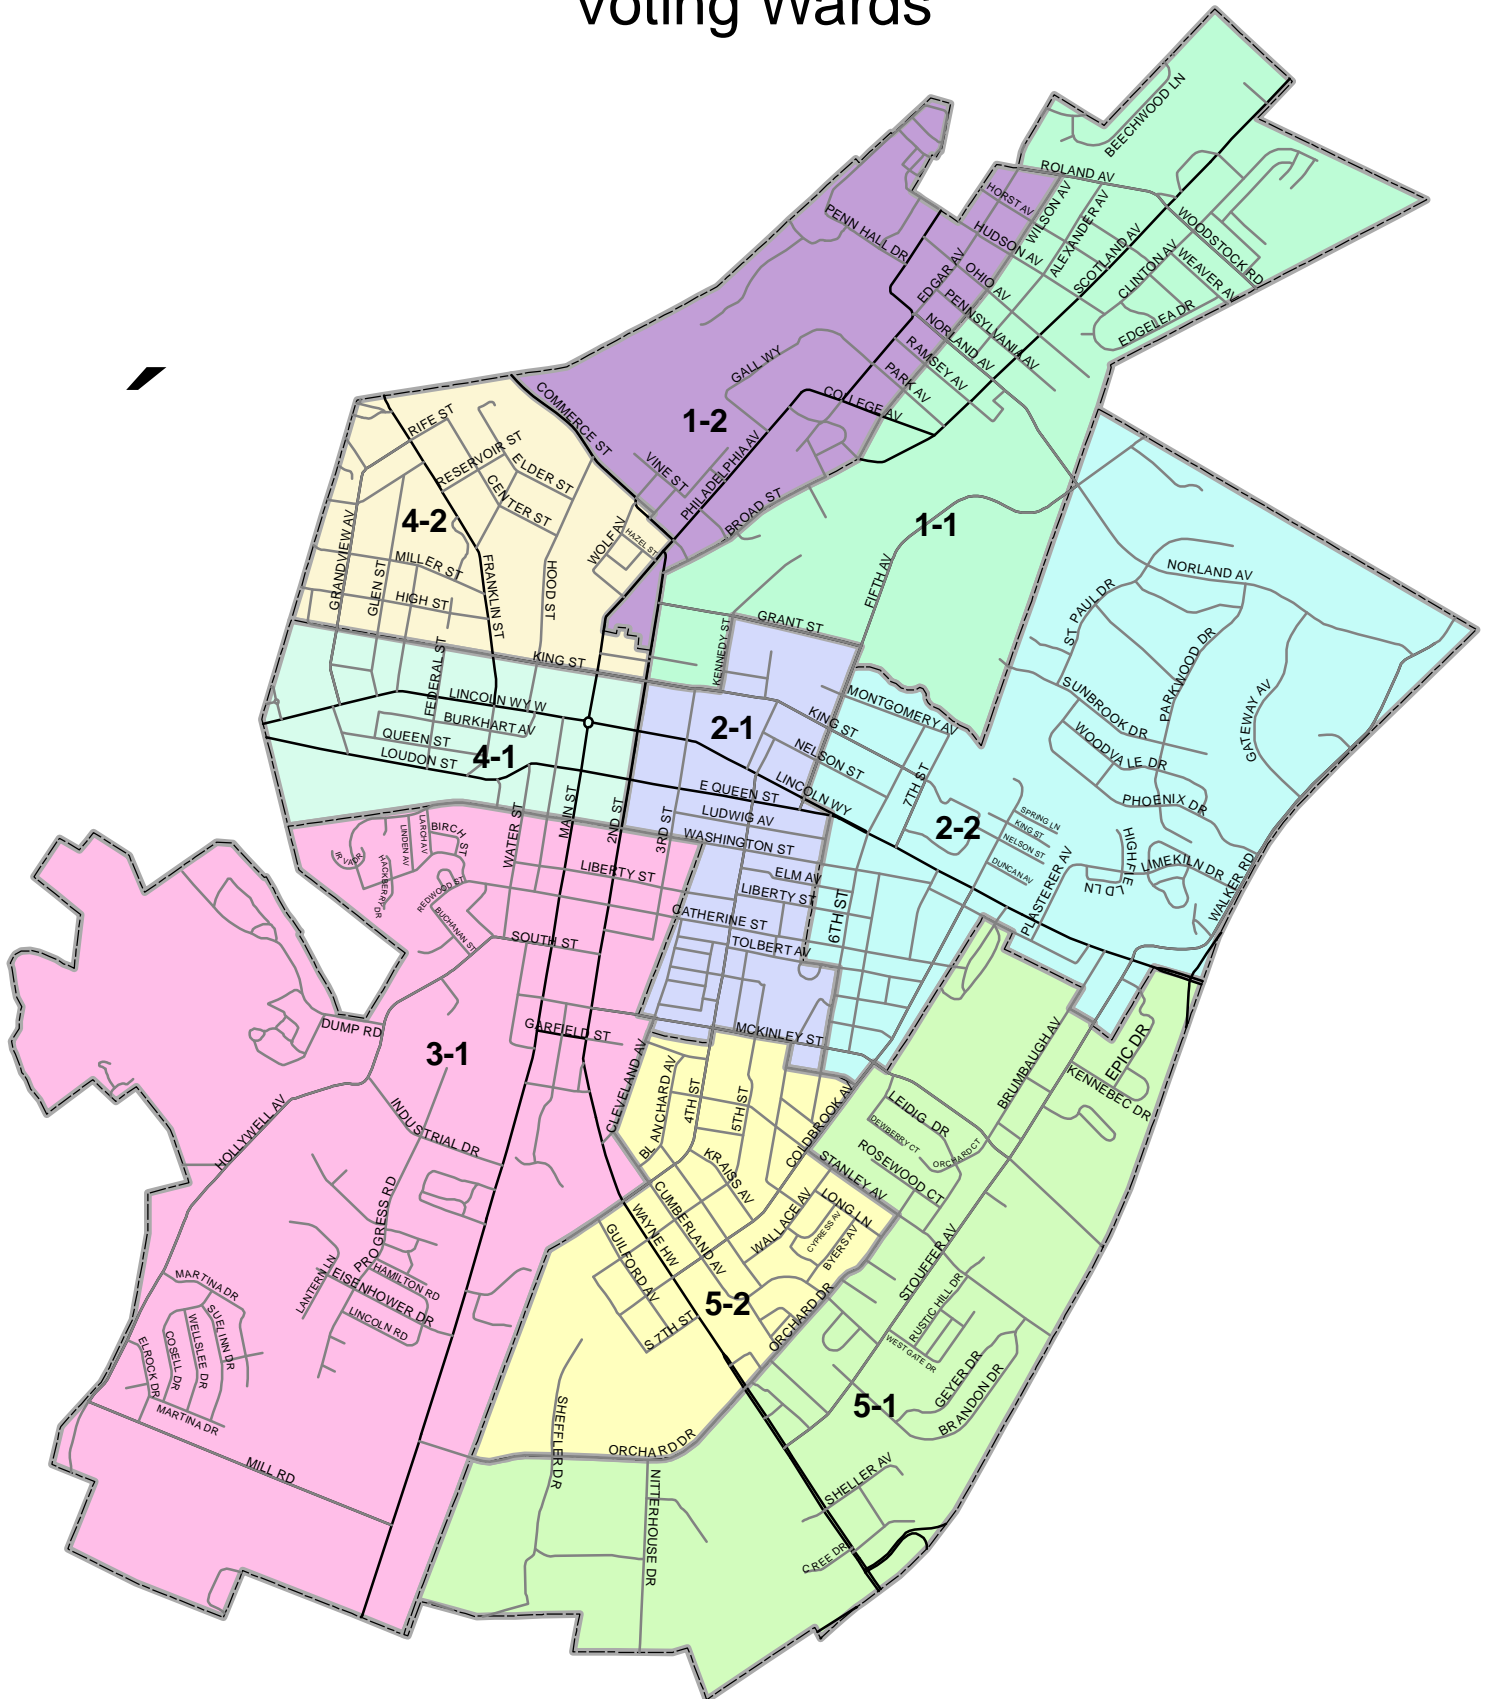

# Chambersburg Borough, Franklin County Voting Wards

Map Source: Franklin County Planning Department  
 Data Source: Pennsylvania Department of Transportation  
 Any questions regarding the data contained in this map should be directed to the Franklin County Voter Registration Department.