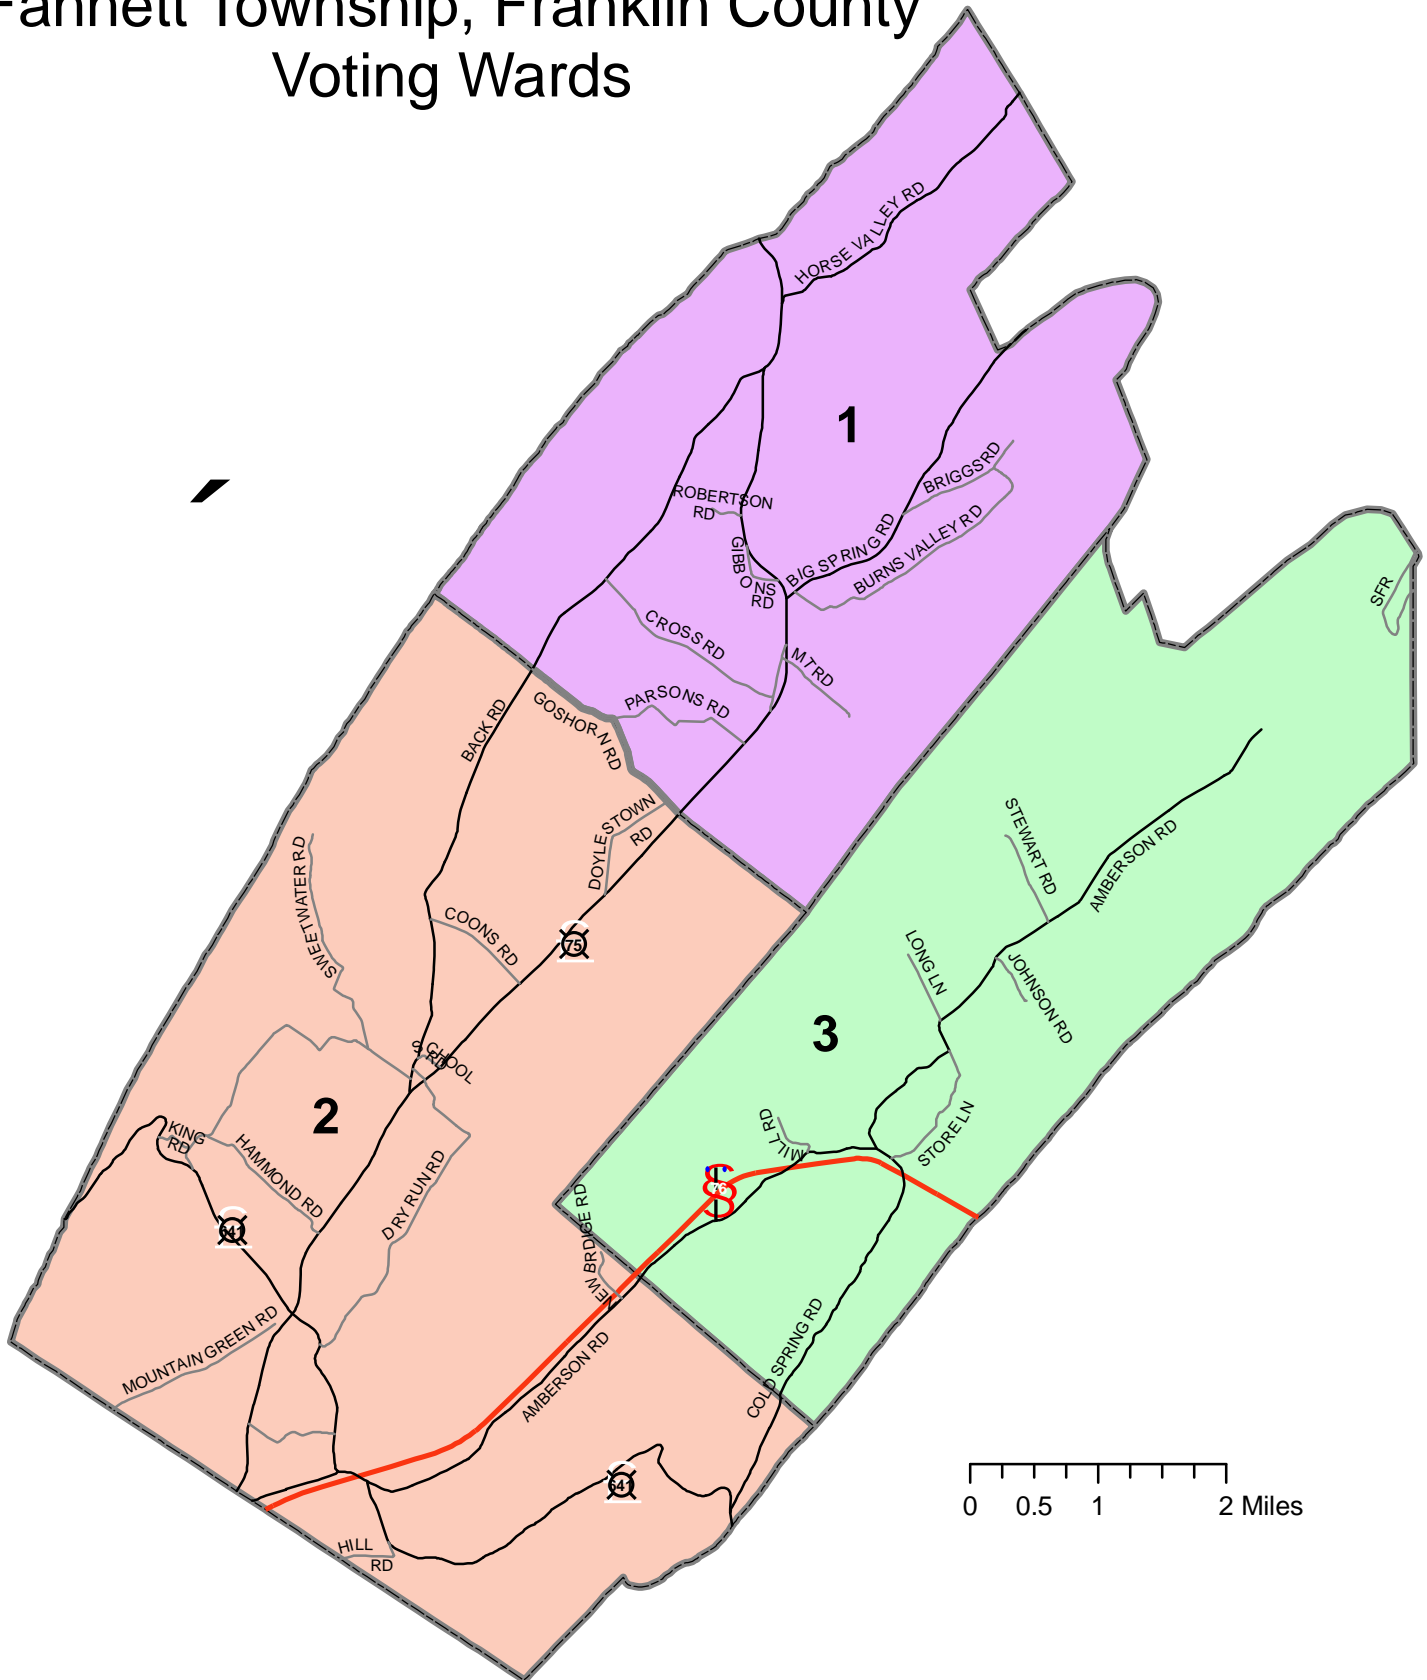

Fannett Township, Franklin County Voting Wards

Map Source: Franklin County Planning Department, October 2009
Data Source: Pennsylvania Department of Transportation
Any questions regarding the data contained in this map should be directed to the Franklin County Voter Registration Department.