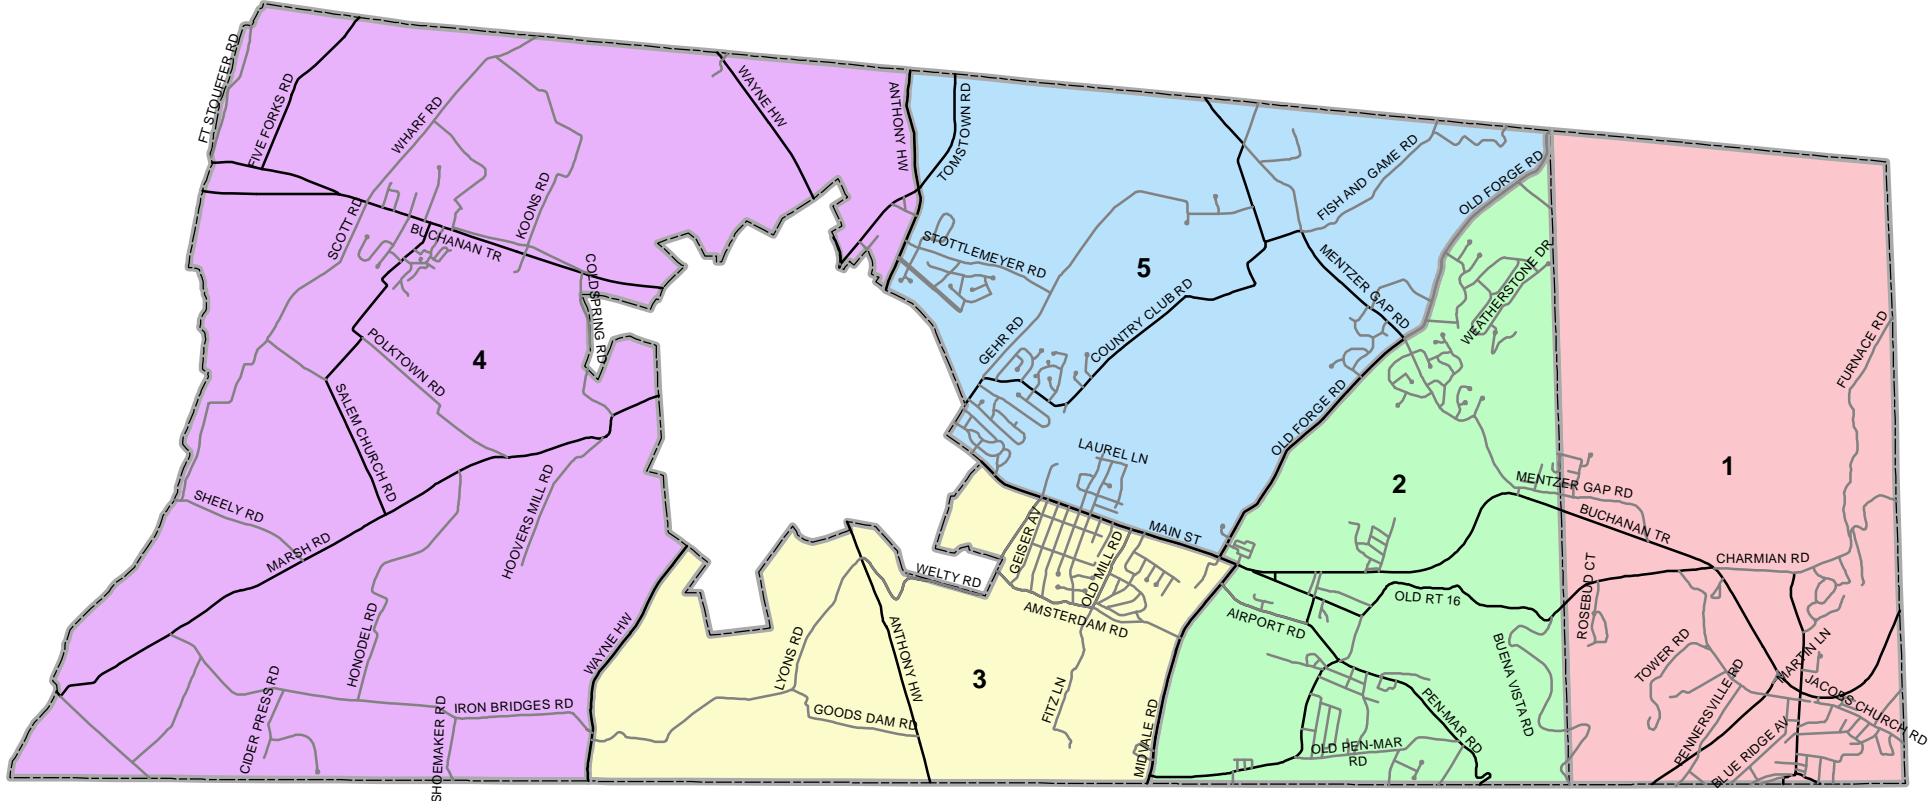

Washington Township, Franklin County Voting Wards

Map Source: Franklin County Planning Department, October 2009
 Data Source: Pennsylvania Department of Transportation
 Any questions regarding the data contained in this map should be directed to the Franklin County Voter Registration Department.