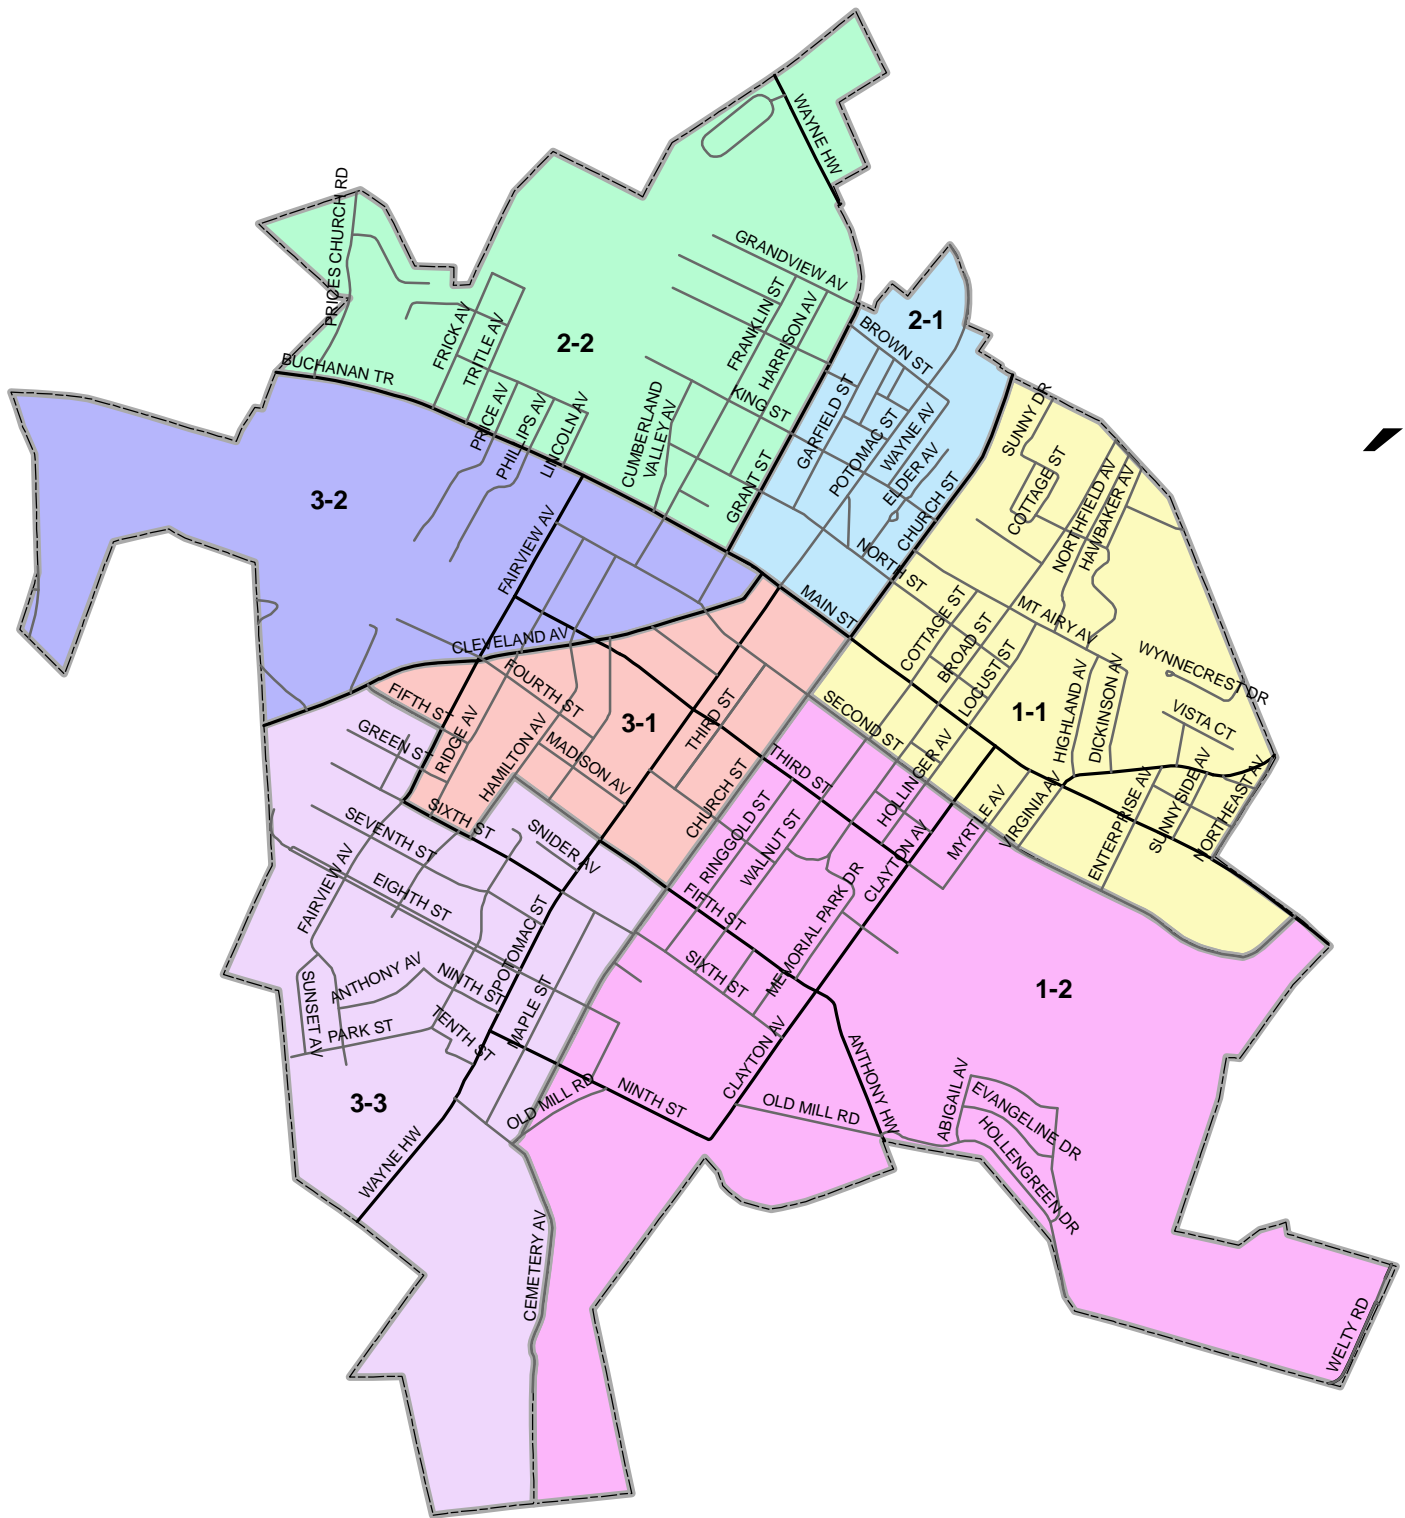

# Borough of Waynesboro, Franklin County Voting Wards

0 0.2 0.4 0.8 Miles

Map Source: Franklin County Planning Department, October 2009  
 Data Source: Pennsylvania Department of Transportation  
 Any questions regarding the data contained in this map should be directed to the Franklin County Voter Registration Department.