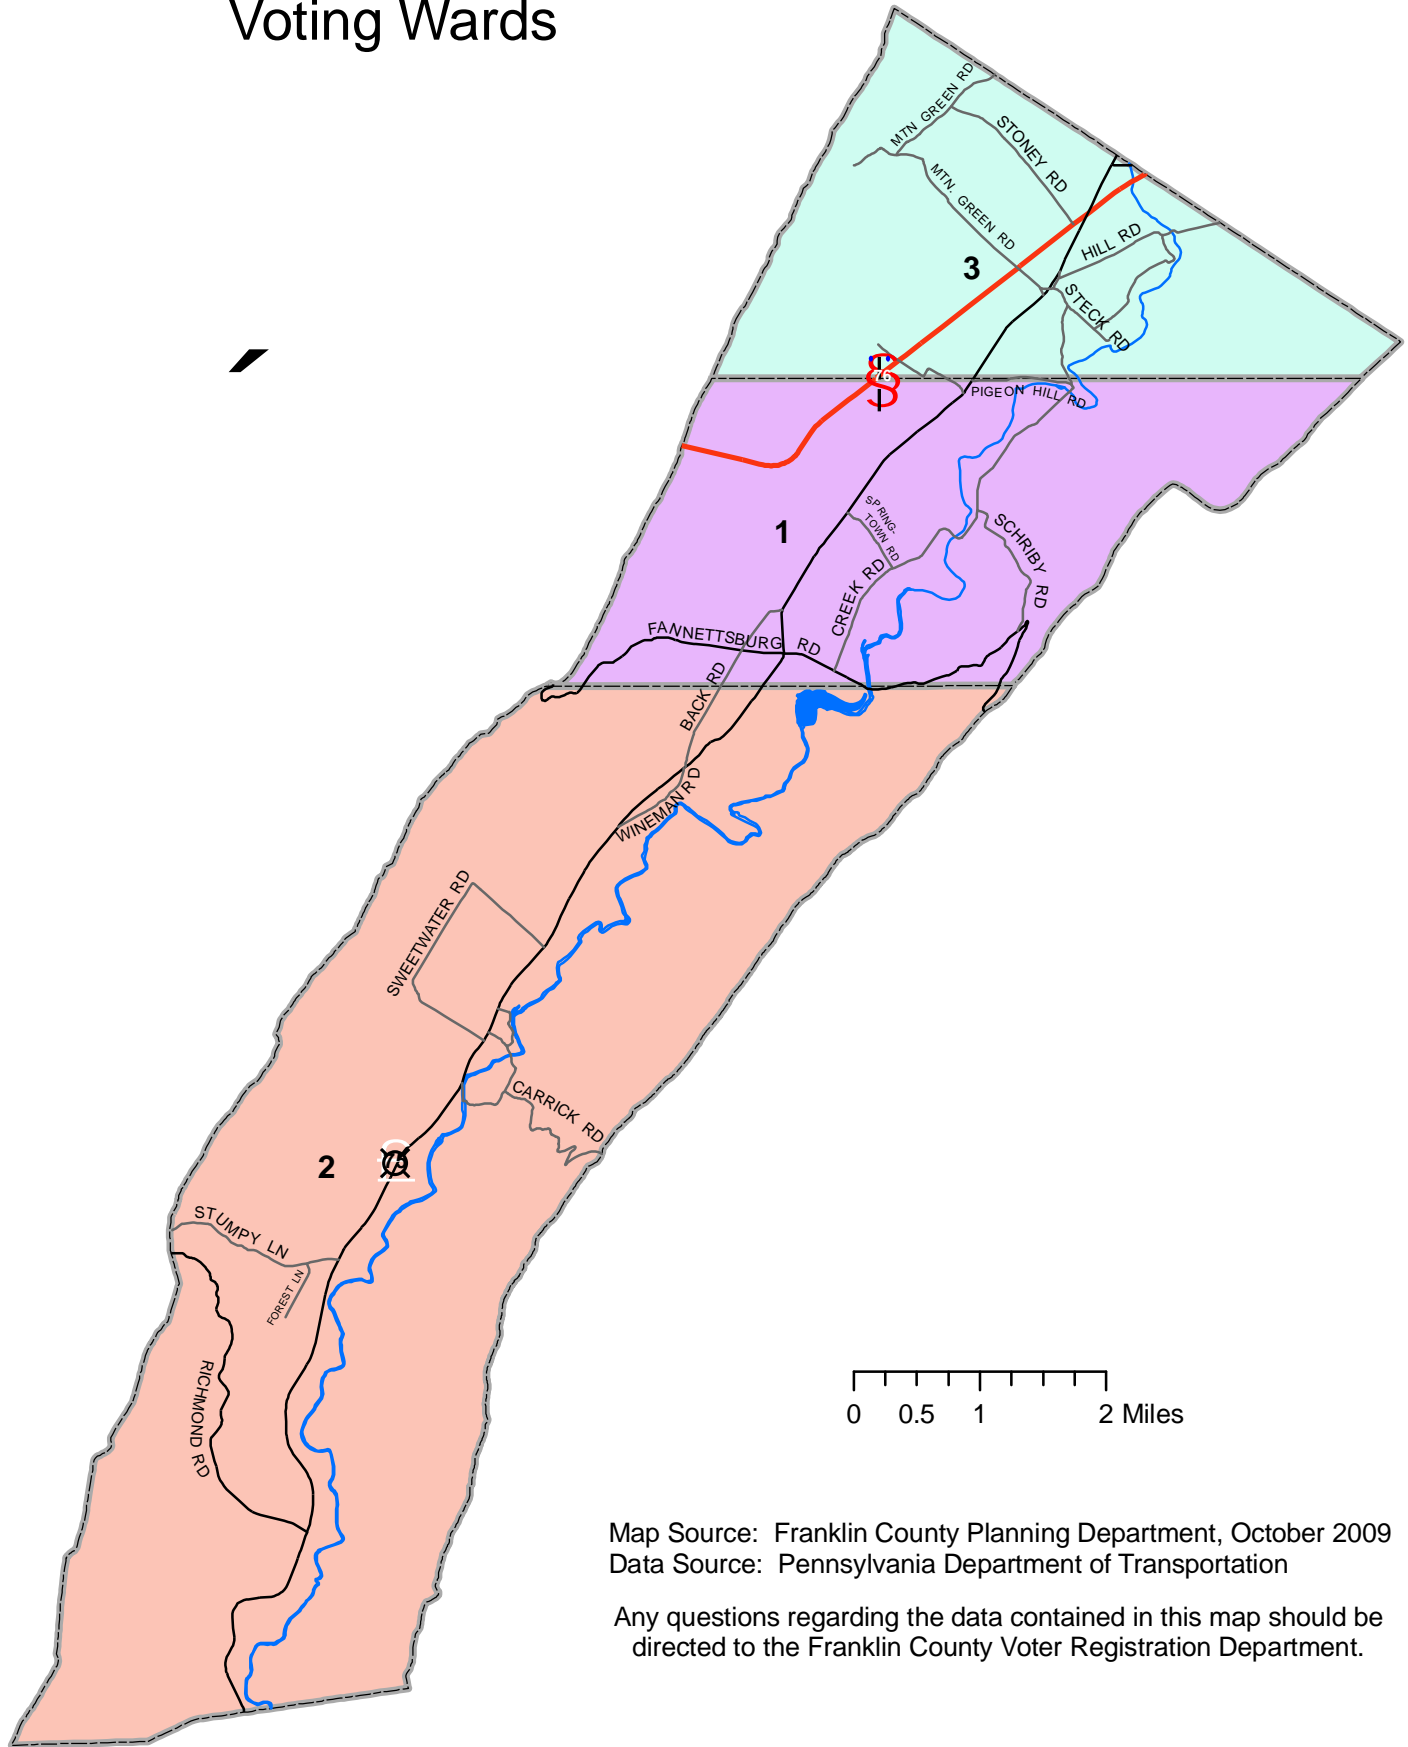

Metal Township, Franklin County Voting Wards

Map Source: Franklin County Planning Department, October 2009
Data Source: Pennsylvania Department of Transportation

Any questions regarding the data contained in this map should be directed to the Franklin County Voter Registration Department.