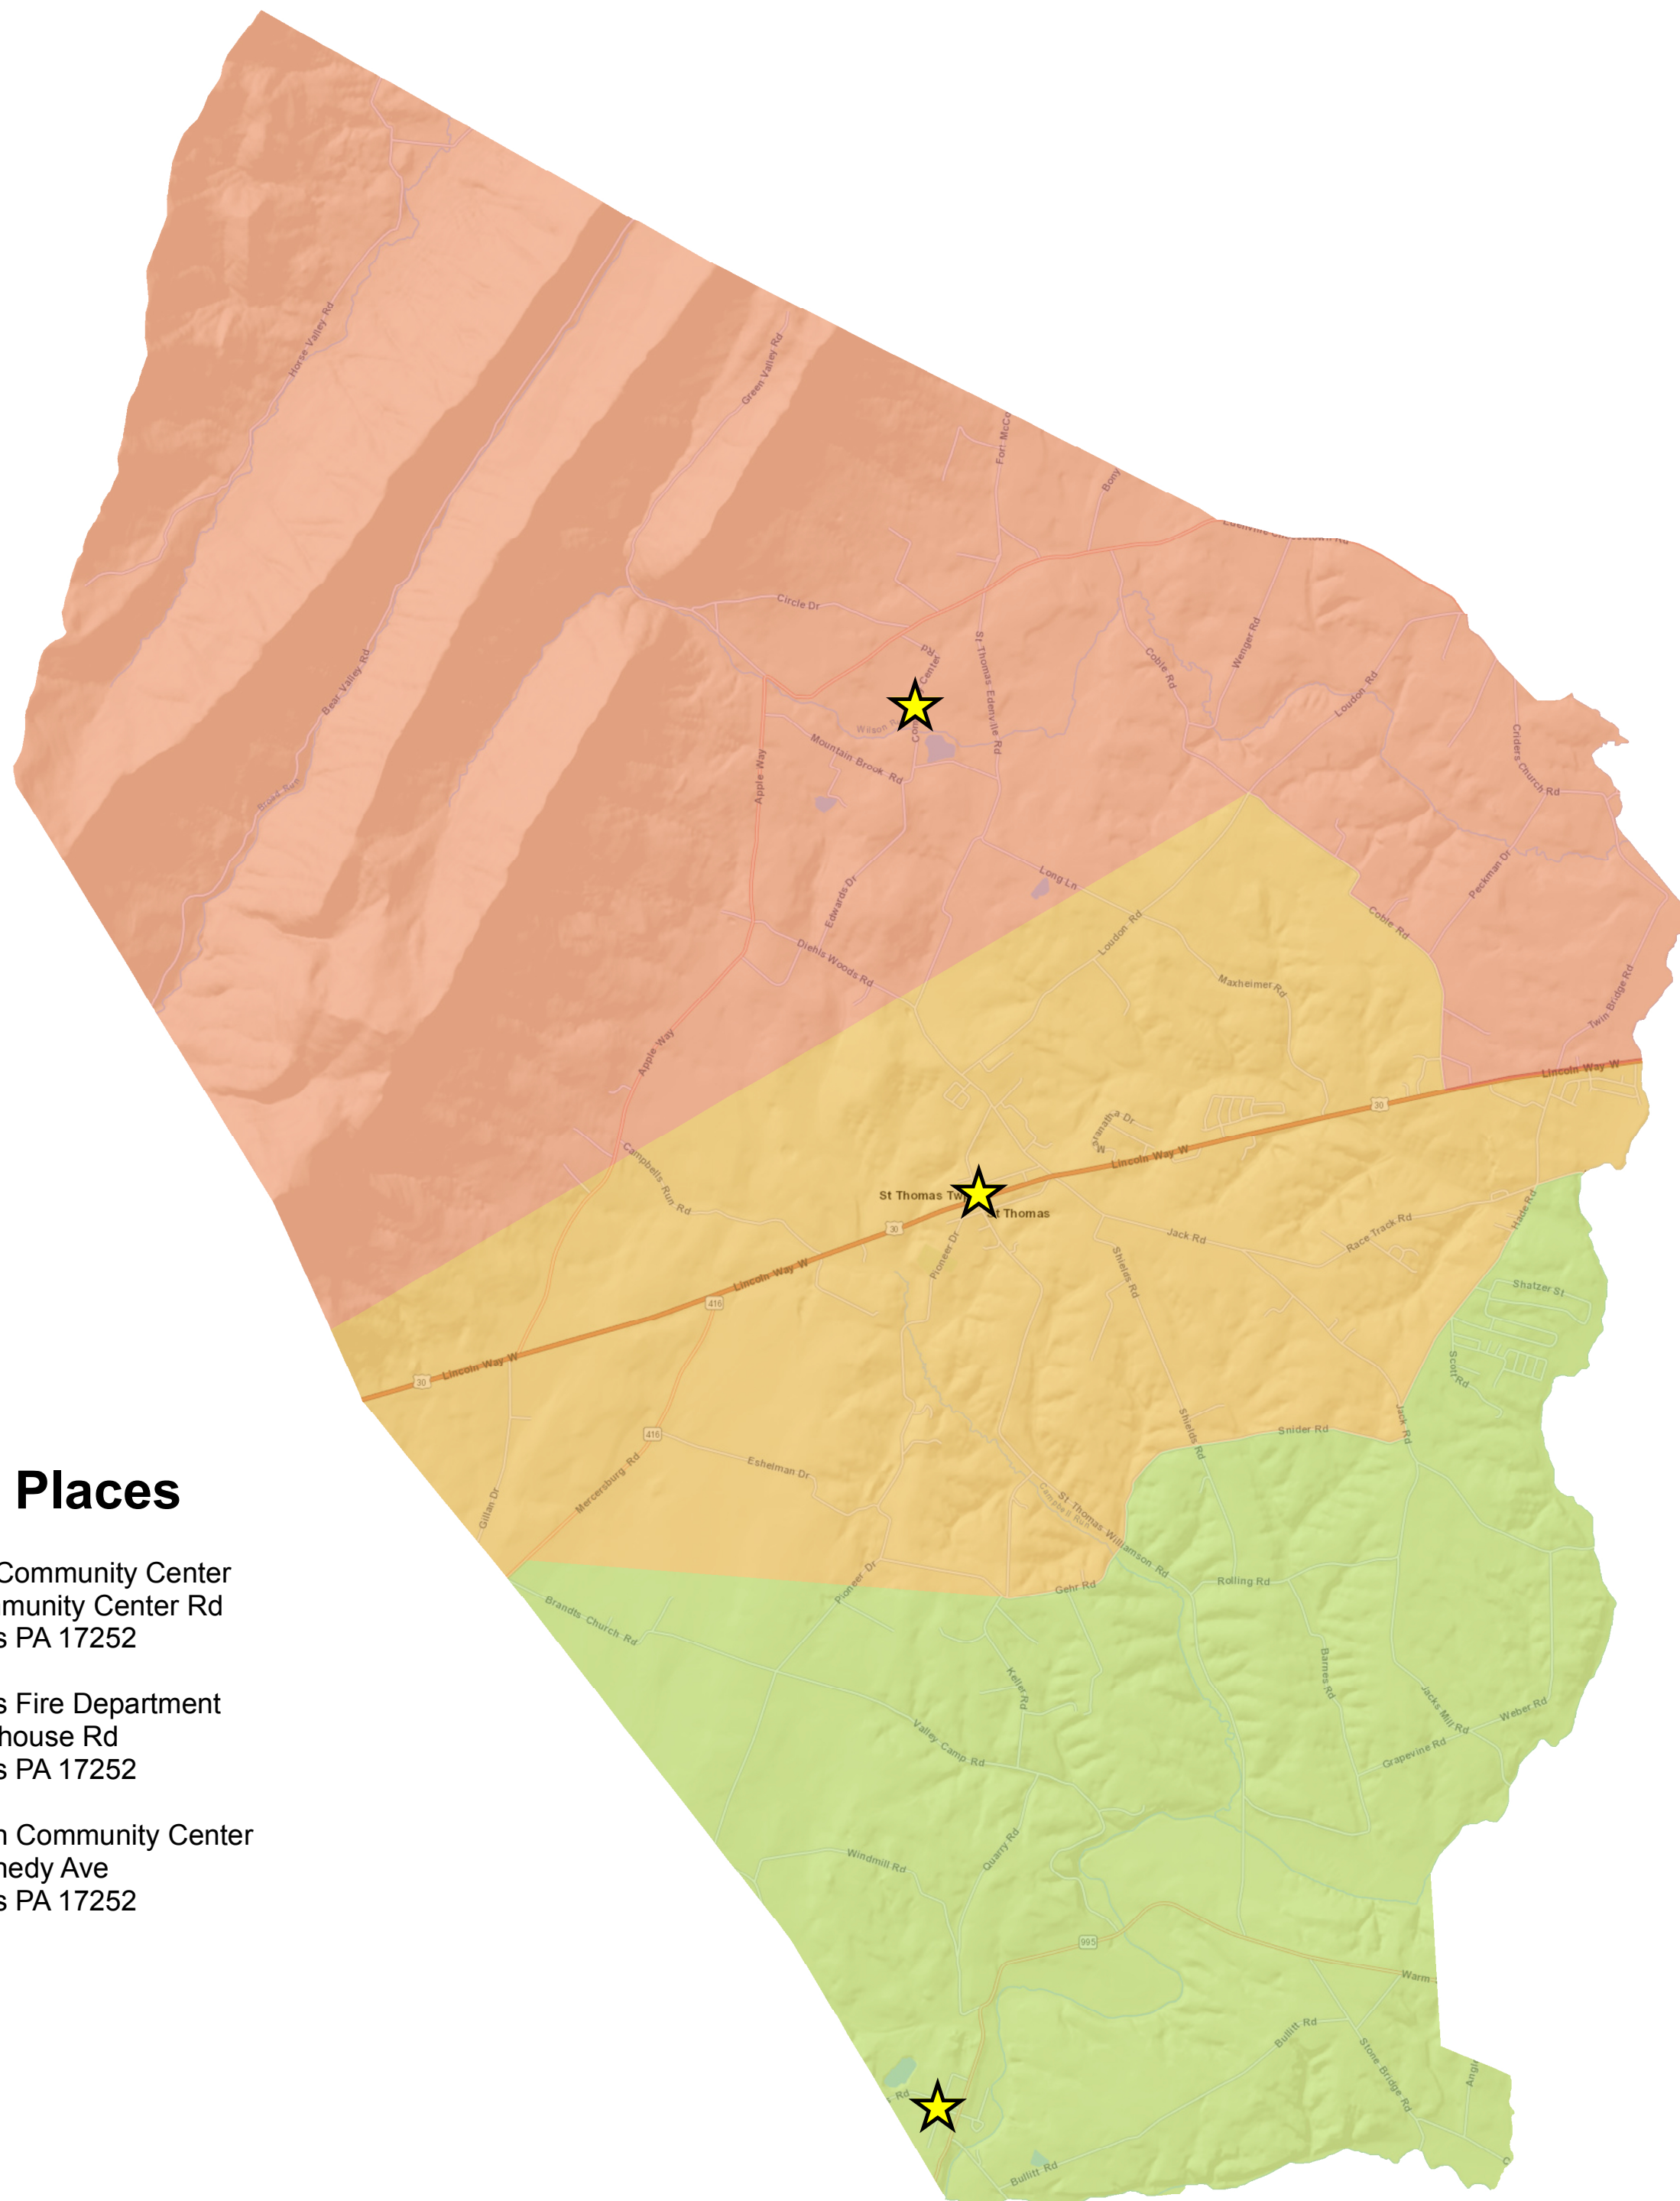

2016

Election Precinct Map

TOWNSHIP OF
SAINT THOMAS
WITHIN THE COUNTY OF
FRANKLIN
PENNSYLVANIA

PREPARED UNDER THE COLLABORATIVE DIRECTION OF THE
COUNTY OF FRANKLIN
VOTER REGISTRATION OFFICE
&
GIS DEPARTMENT

COUNTY LOCATOR

MUNICIPALITY LOCATOR

-  Polling Places
-  Precinct 1
-  Precinct 2
-  Precinct 3

Polling Places

- Precinct 1: Edenville Community Center
2047 Community Center Rd
St Thomas PA 17252
- Precinct 2: St Thomas Fire Department
34 Schoolhouse Rd
St Thomas PA 17252
- Precinct 3: Williamson Community Center
5583 Kennedy Ave
St Thomas PA 17252